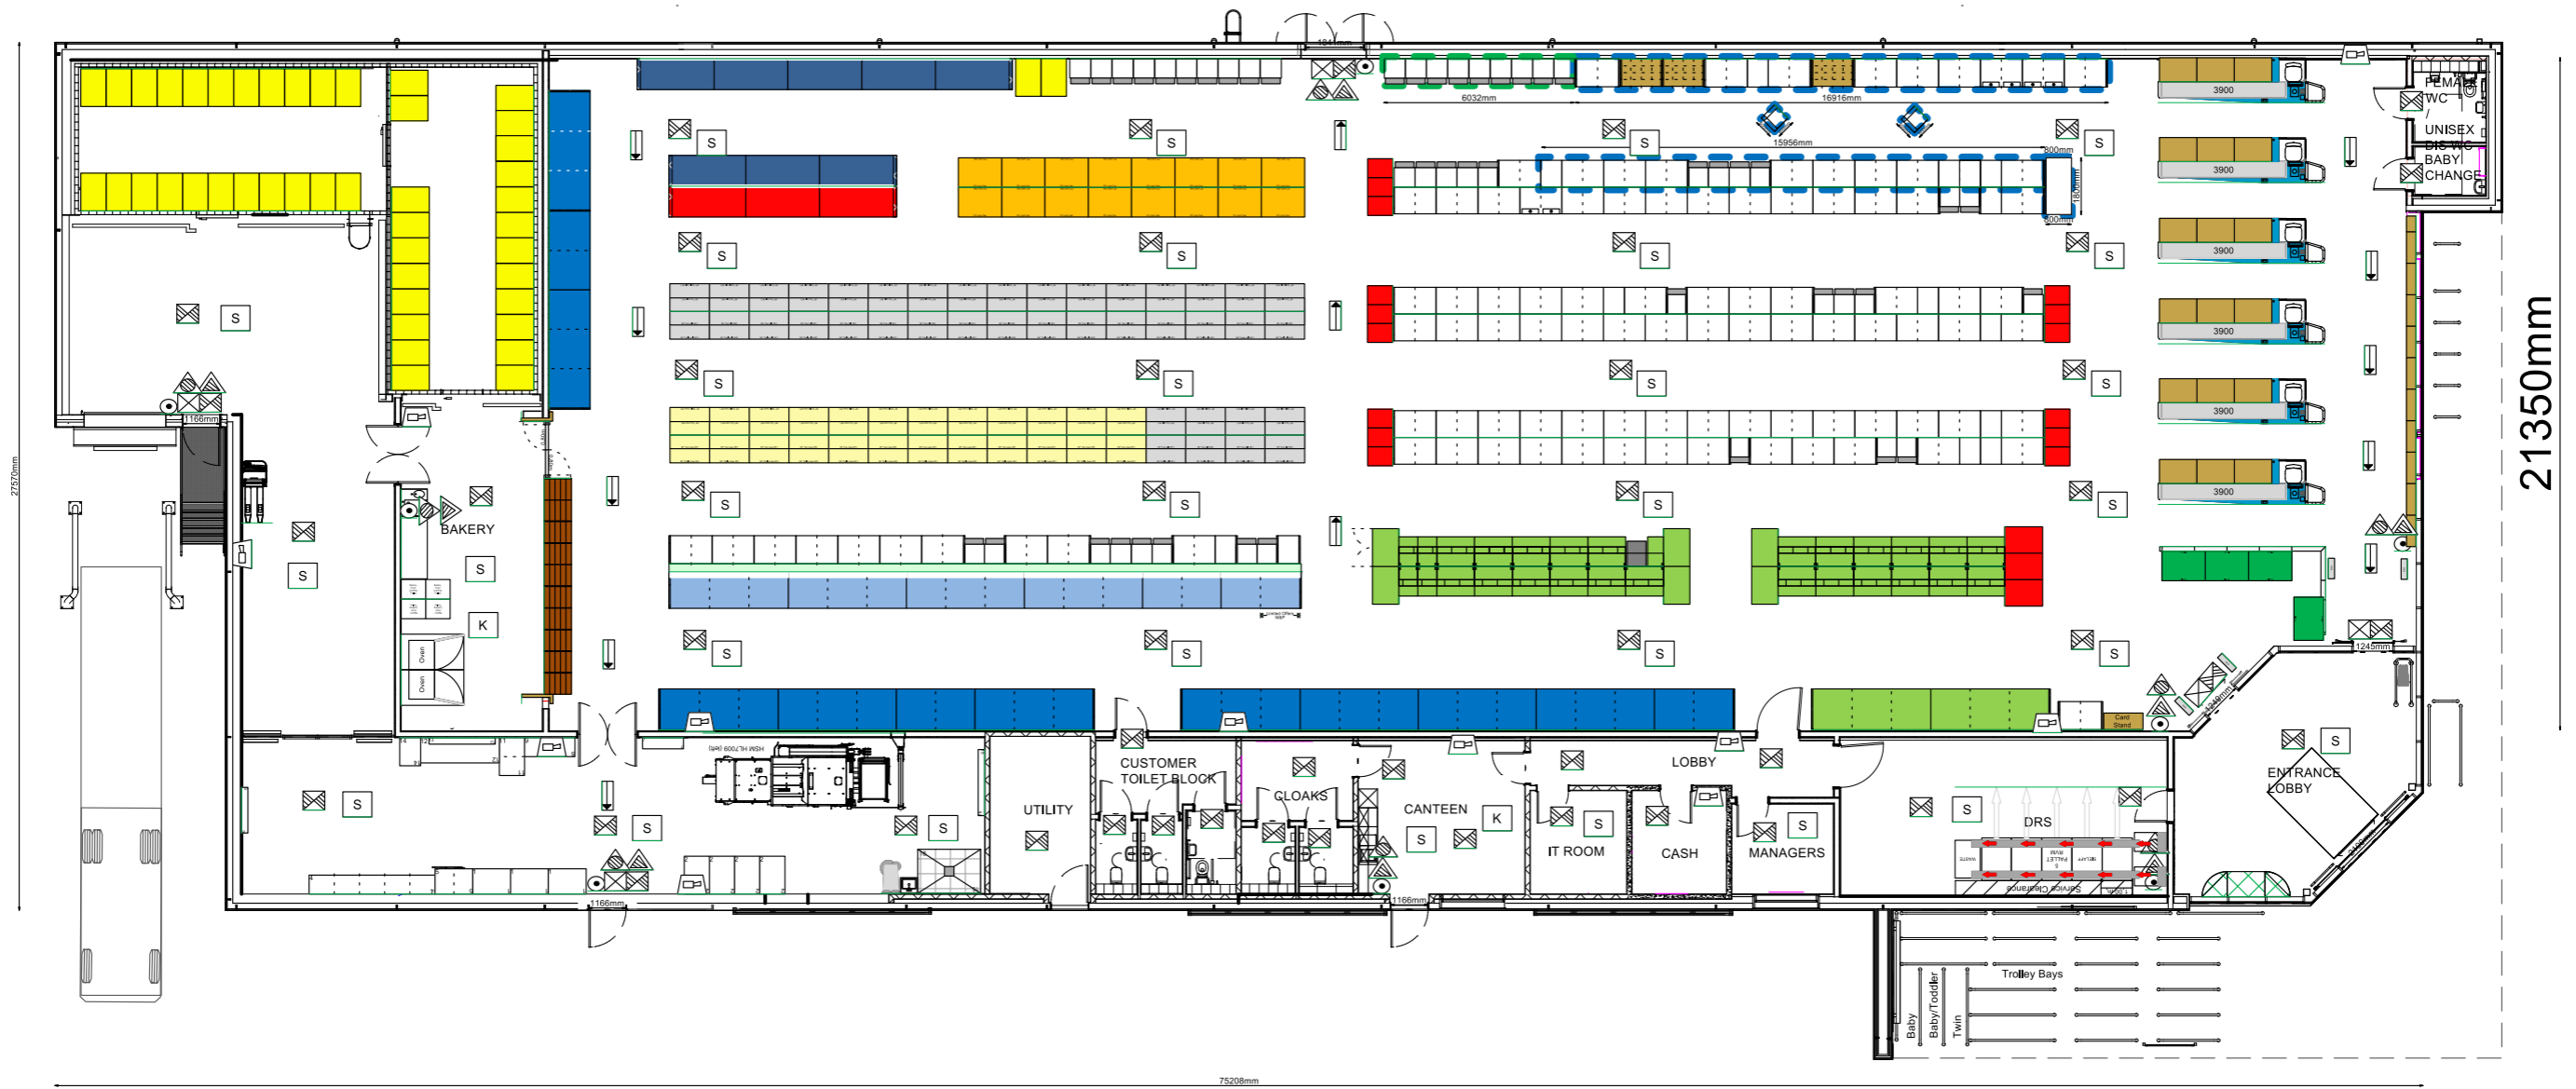

INITIAL LICENCE APPLICATION
APRIL 2023

UPDATED
07_04_2023

CHILDREN AND YOUNG PERSONS
ARE
ENTITLED TO ACCESS ALL PUBLIC

1st Dec – 2nd Jan
ONLY

ALL YEAR ROUND

Alcohol Display Area
Length: 6.03m
Height: 1.8m
= 10.85sqm

Alcohol Display Area
Length: 38.67m
Height: 1.8m
= 69.60sqm

FIRE SYMBOLS	
	Portable Water Extinguisher
	Portable CO2 Extinguisher
	Fire Blanket
	Void Smoke Detector
	Heat Detector
	Emergency Light
	Call Point
	Warning Device Sounder
	Optical Fire Detection
	Fire Control Panel
	Portable Foam Extinguisher
	Portable Dry Powder Extinguisher
	Smoke Detector
	Smoke Detector with Sounder base
	Sprinkler (water)
	Emergency Exit Illuminated Sign
	Warning Device Bell
	Warning Device Visual
	Fire Exit Directional Signage
	Fire Exit

All Fire Exits Have A Push Bar with Fire Exit & Fire Notice Action Signage

Scale 1:100

59300mm

Store Number and Name :	Alexandria
Store Size :	5 Aisle 1266sqm
Inner Length :	59.30m
Inner Width :	21.35m
Ceiling Height :	N/A