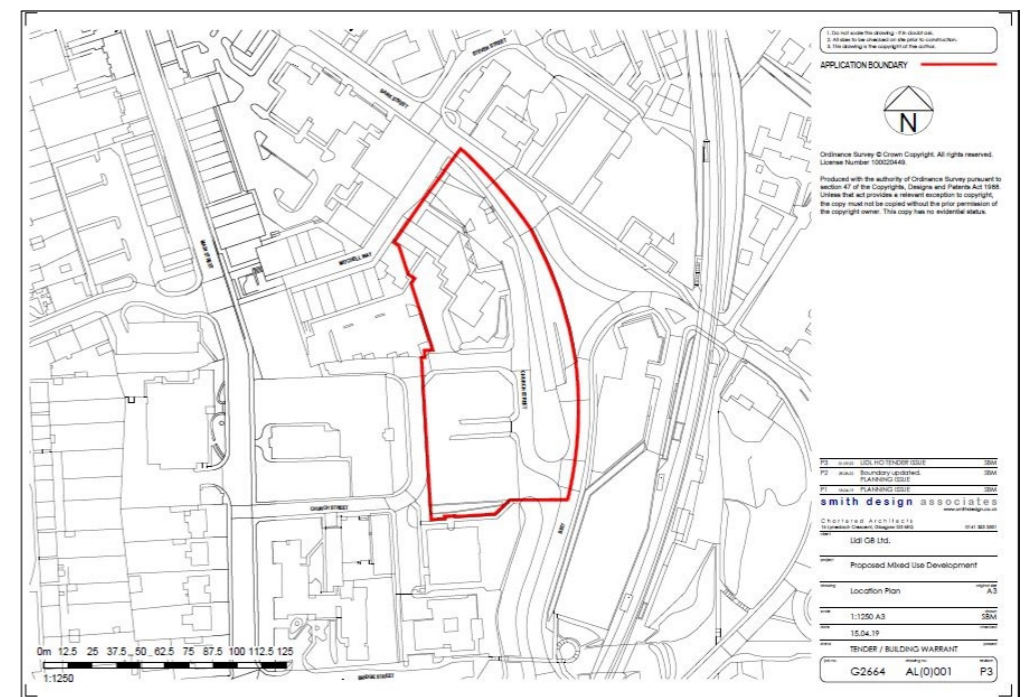

INITIAL LICENCE APPLICATION
APRIL 2023

UPDATED
07_04_2023

CHILDREN AND YOUNG PERSONS
ARE
ENTITLED TO ACCESS ALL PUBLIC

1st Dec – 2nd Jan
ONLY

ALL YEAR ROUND

Alcohol Display Area
Length: 6.03m
Height: 1.8m
= 10.85sqm

Alcohol Display Area
Length: 38.67m
Height: 1.8m
= 69.60sqm

FIRE SYMBOLS	
	Portable Water Extinguisher
	Portable CO2 Extinguisher
	Fire Blanket
	Void Smoke Detector
	Heat Detector
	Emergency Light
	Call Point
	Warning Device Sounder
	Optical Fire Detection
	Fire Control Panel
	Portable Foam Extinguisher
	Portable Dry Powder Extinguisher
	Smoke Detector
	Smoke Detector with Sounder base
	Sprinkler (water)
	Emergency Exit Illuminated Sign
	Warning Device Bell
	Warning Device Visual
	Fire Exit Directional Signage
	Fire Exit

All Fire Exits Have A Push Bar with Fire Exit & Fire Notice Action Signage

Scale 1:100

59300mm

Store Number and Name :	Alexandria
Store Size :	5 Aisle 1266sqm
Inner Length :	59.30m
Inner Width :	21.35m
Ceiling Height :	N/A